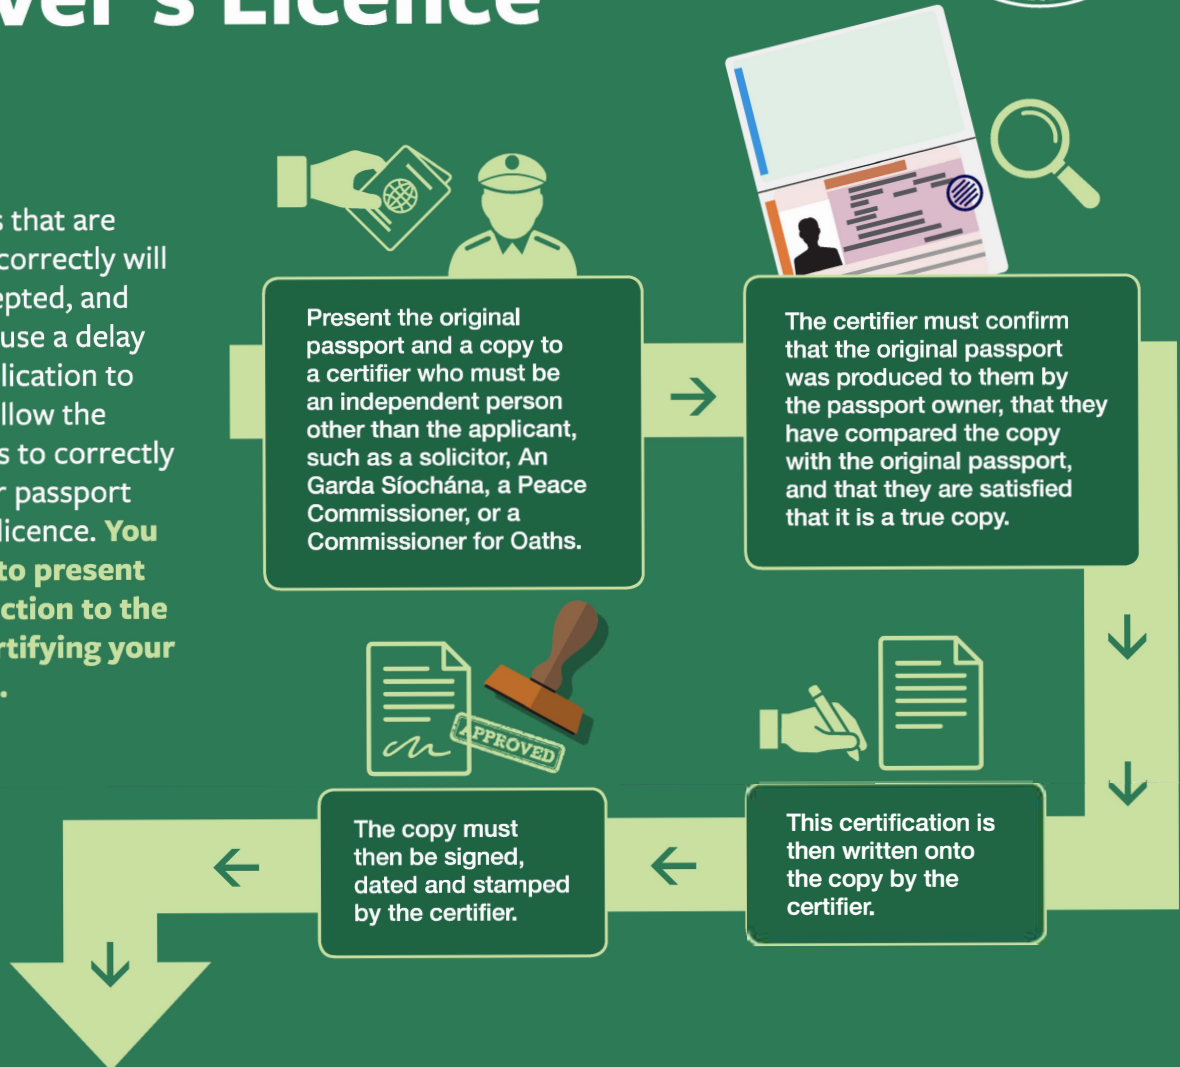

How to certify your **Passport or Driver's Licence**

Documents that are certified incorrectly will not be accepted, and this may cause a delay in your application to register. Follow the instructions to correctly certify your passport or drivers' licence. **You may wish to present this instruction to the person certifying your document.**

I hereby certify that the within passport has been compared with the original document, as produced to me on 13/05/2020 by Joseph Bloggs, and is a true copy.

*Garda Jenny Boyle,
Local Garda Station,
Co Dublin, 13/05/2020*